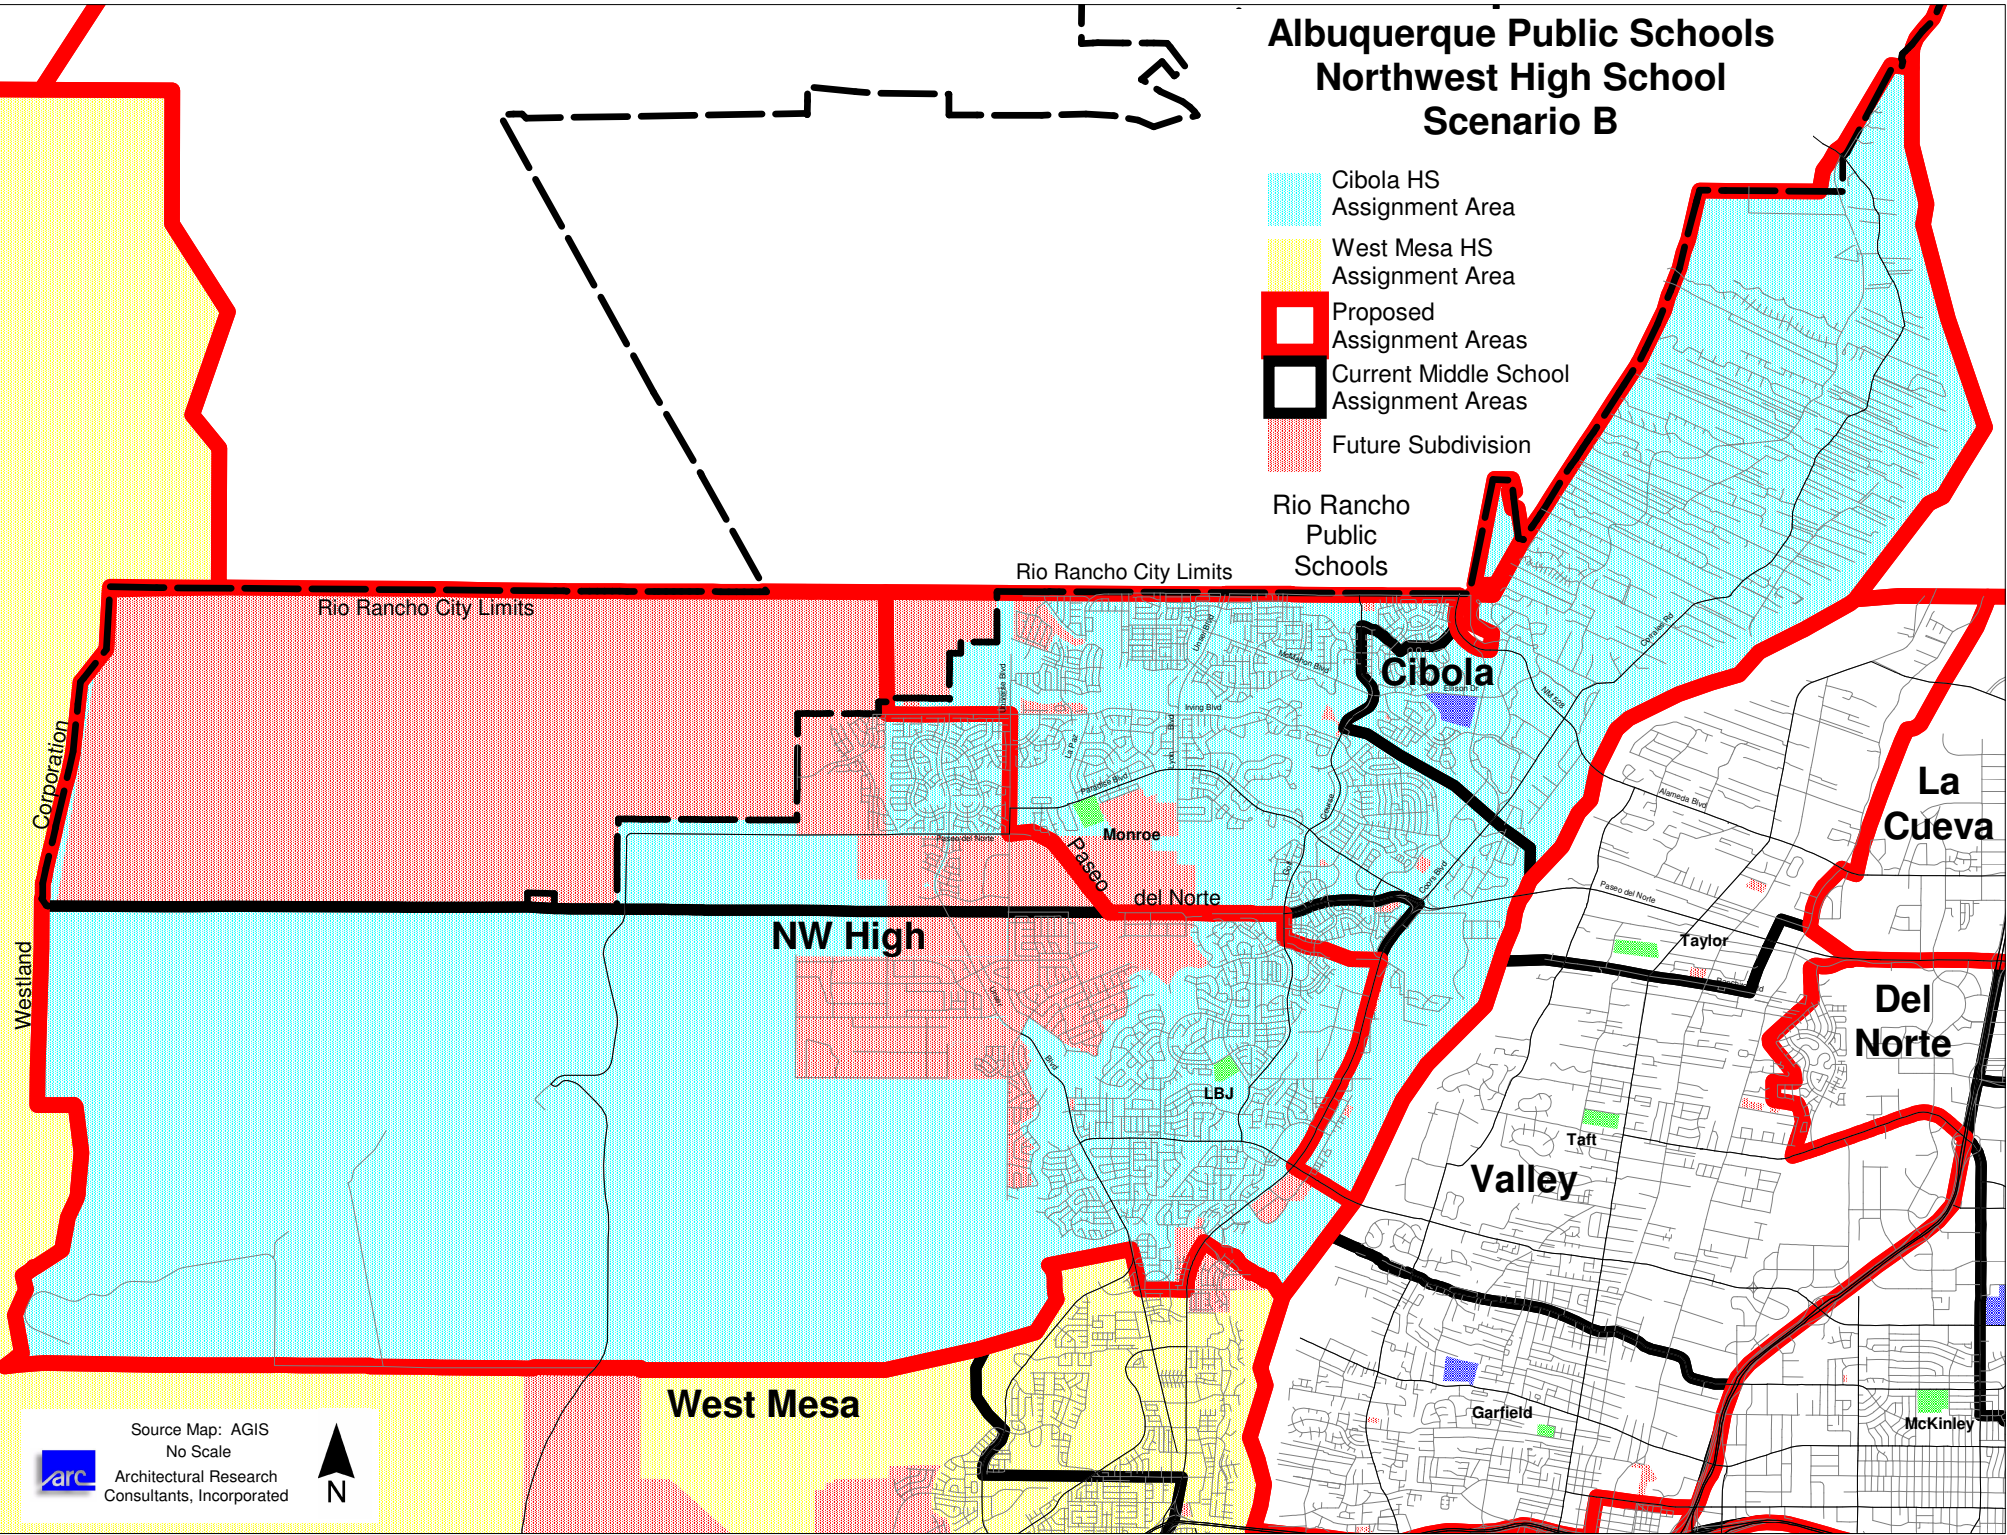

Albuquerque Public Schools Northwest High School Scenario B

- Cibola HS Assignment Area
- West Mesa HS Assignment Area
- Proposed Assignment Areas
- Current Middle School Assignment Areas
- Future Subdivision

Rio Rancho Public Schools

Source Map: AGIS
No Scale
ARC
Architectural Research
Consultants, Incorporated