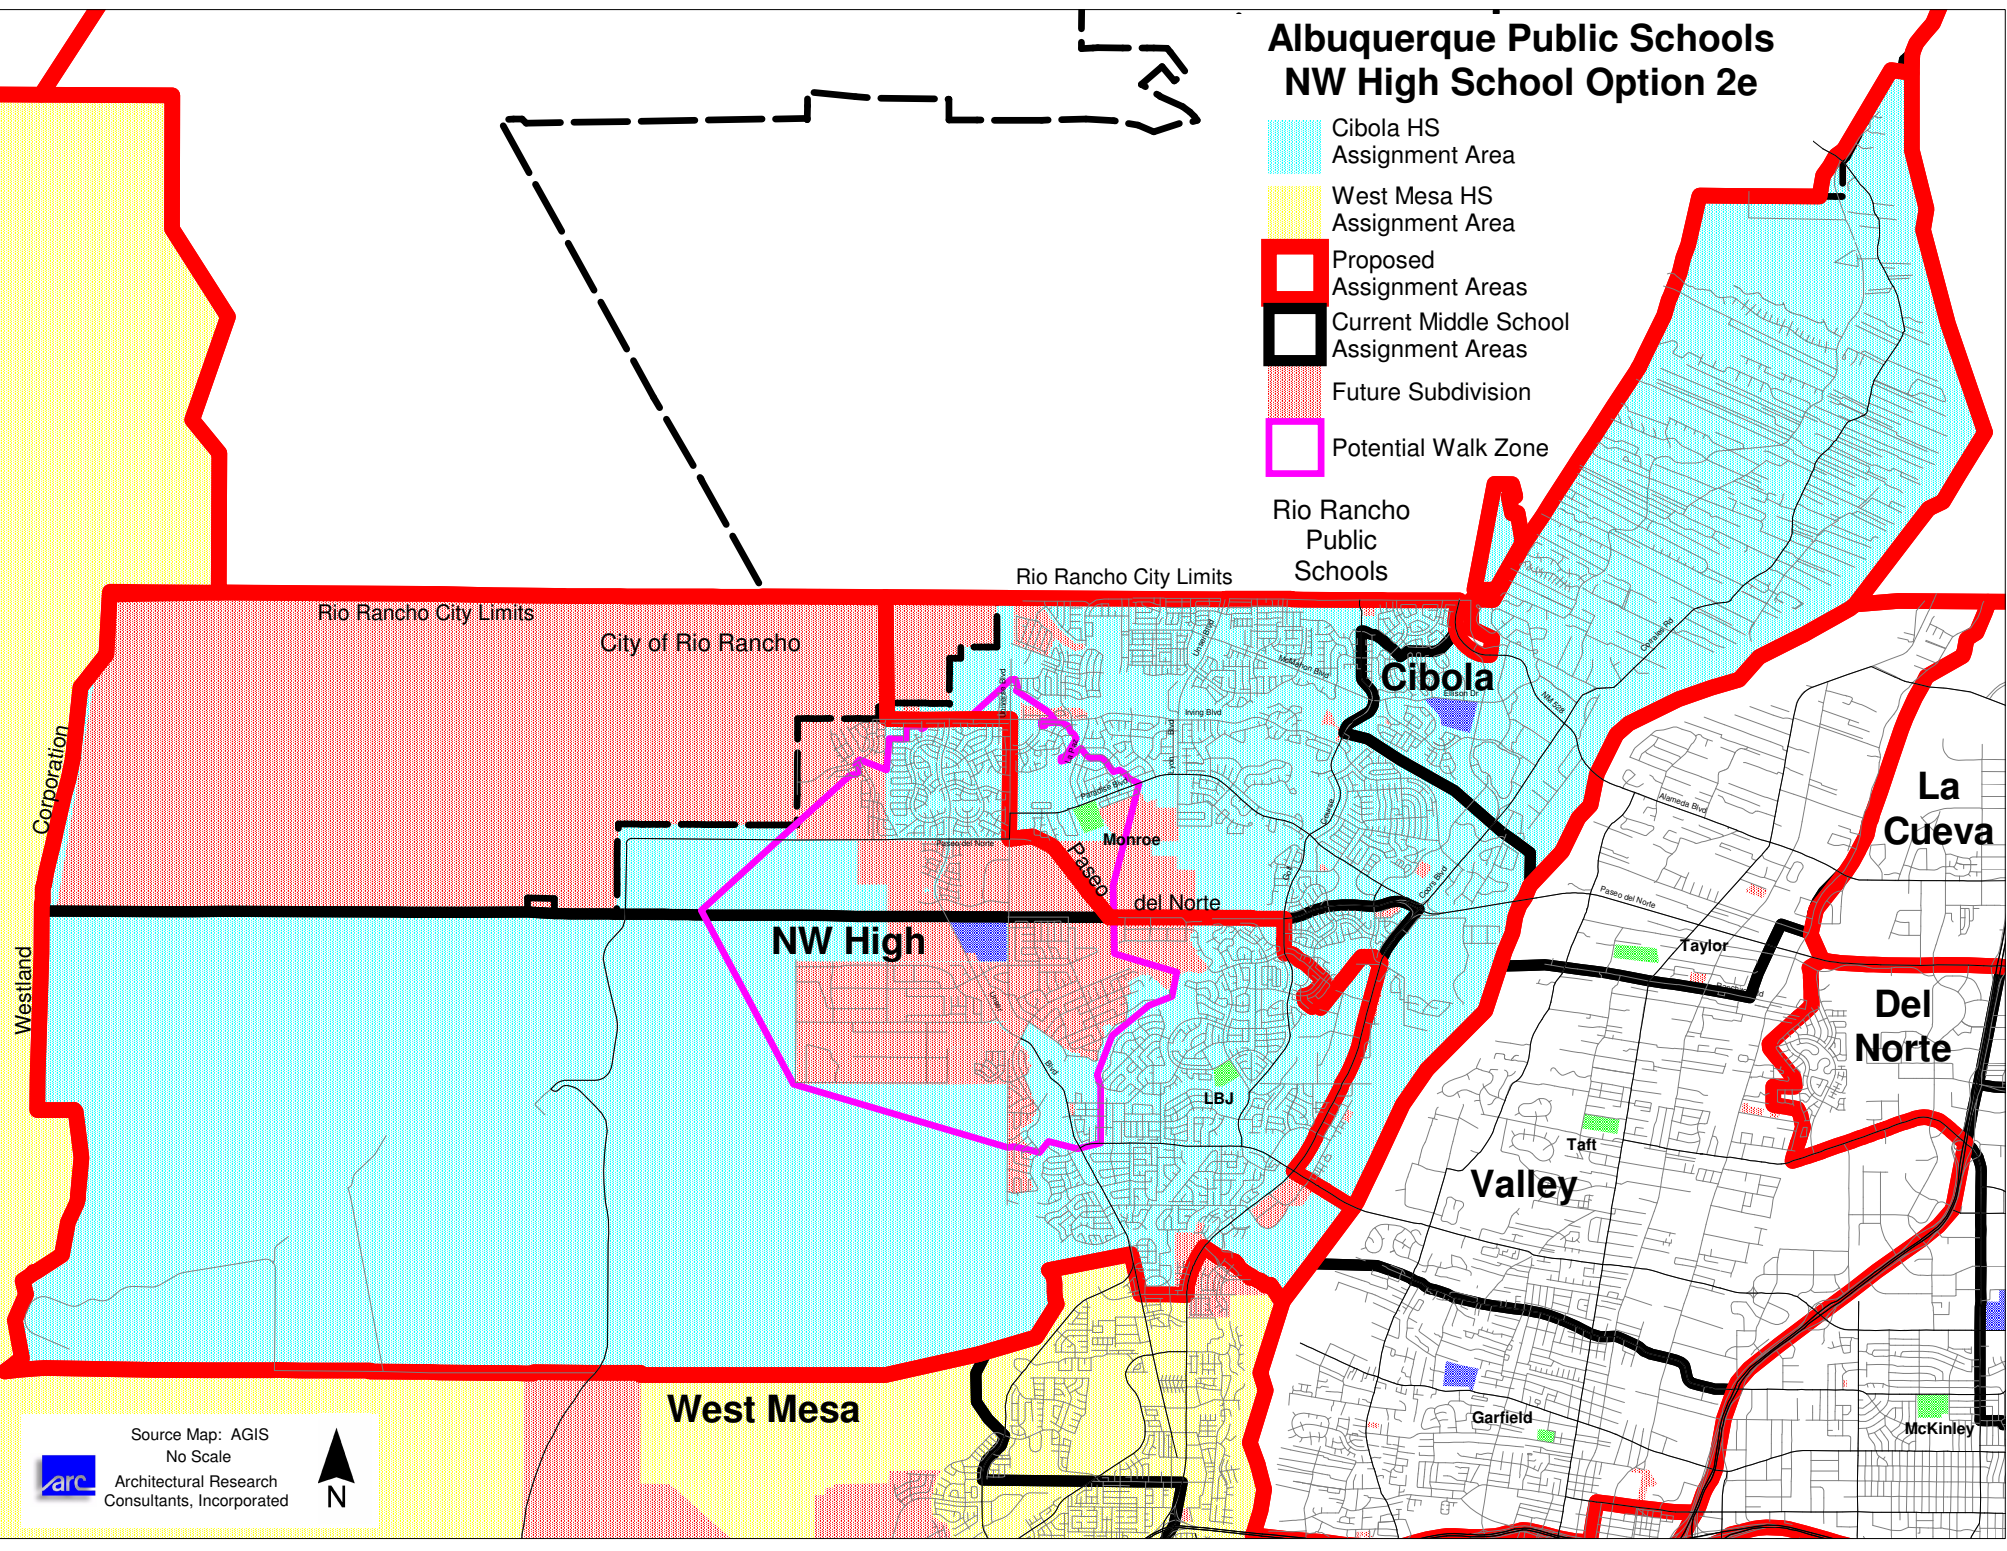

Albuquerque Public Schools NW High School Option 2e

- Cibola HS Assignment Area
- West Mesa HS Assignment Area
- Proposed Assignment Areas
- Current Middle School Assignment Areas
- Future Subdivision
- Potential Walk Zone

Rio Rancho Public Schools

Source Map: AGIS

No Scale

Architectural Research
Consultants, Incorporated