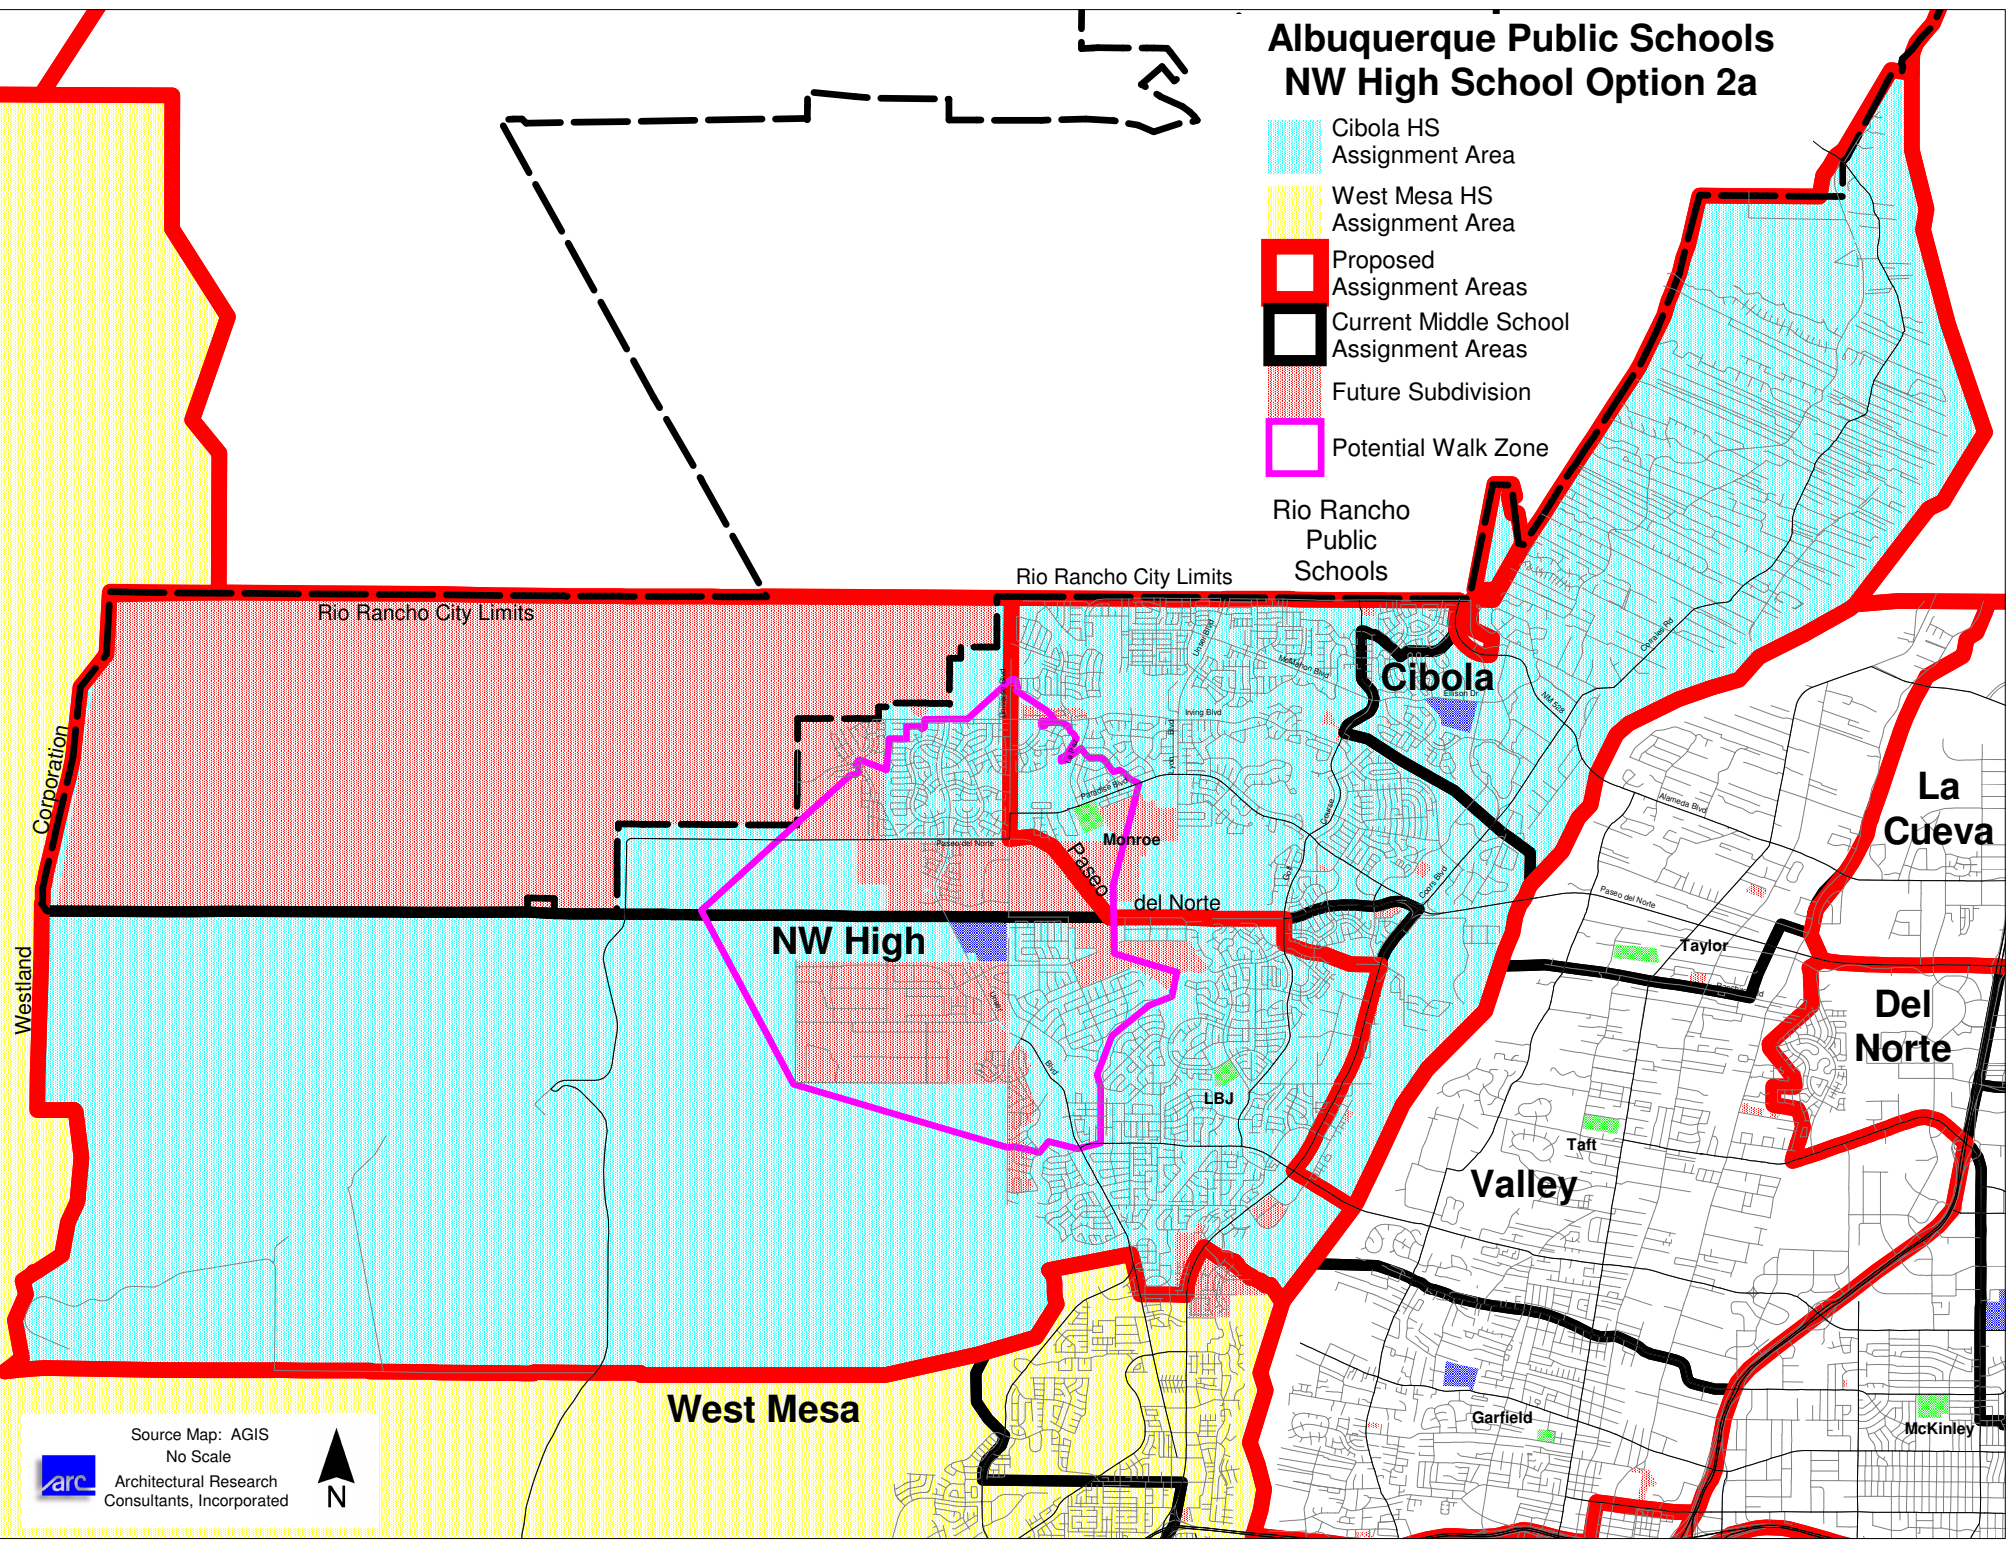

# Albuquerque Public Schools NW High School Option 2a

- Cibola HS Assignment Area
- West Mesa HS Assignment Area
- Proposed Assignment Areas
- Current Middle School Assignment Areas
- Future Subdivision
- Potential Walk Zone

Rio Rancho Public Schools

Source Map: AGIS  
No Scale  
ARC  
Architectural Research  
Consultants, Incorporated