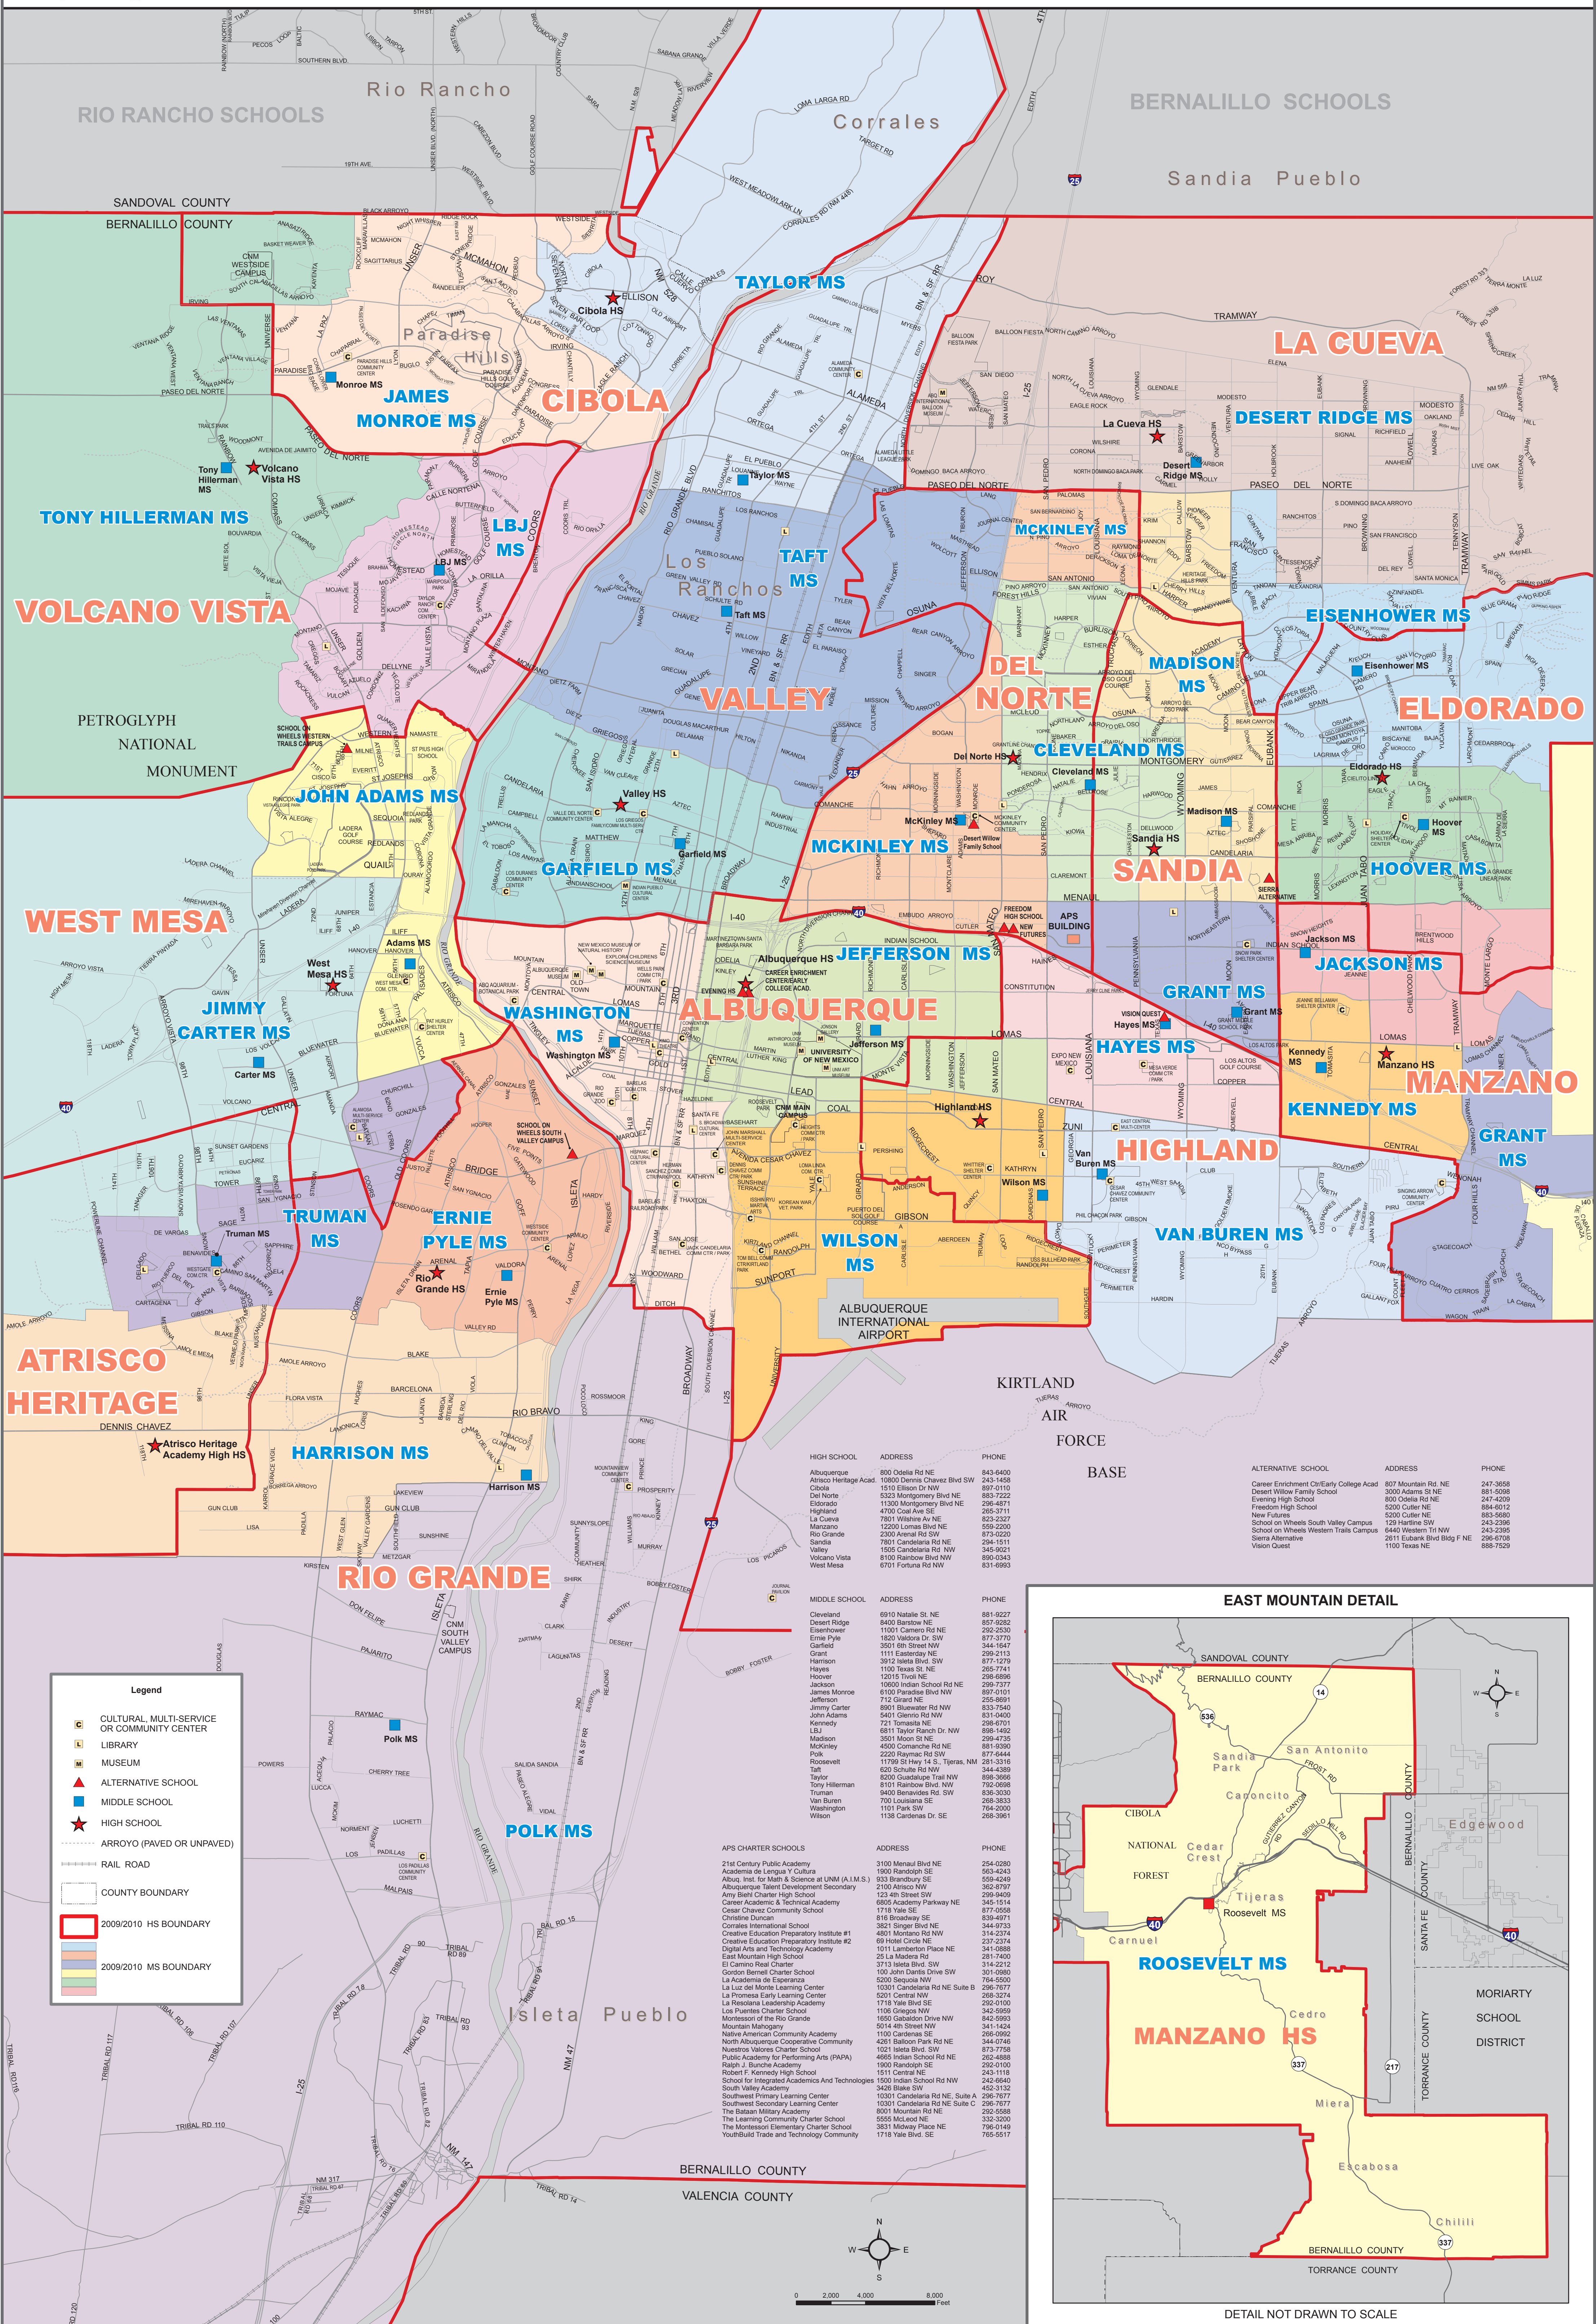

ALBUQUERQUE MIDDLE AND HIGH SCHOOL BOUNDARIES 2009/2010

Legend

- C CULTURAL, MULTI-SERVICE OR COMMUNITY CENTER
- L LIBRARY
- M MUSEUM
- ▲ ALTERNATIVE SCHOOL
- ▲ MIDDLE SCHOOL
- ★ HIGH SCHOOL
- --- ARROYO (PAVED OR UNPAVED)
- --- RAIL ROAD
- --- COUNTY BOUNDARY
- 2009/2010 HS BOUNDARY
- 2009/2010 MS BOUNDARY